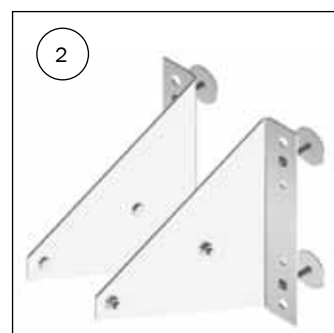

# Single/double sow trough on board profile

\*Pos. 2.6 is not in use when mounting sow trough on both sides.

Parts list			
No.	Pcs.	Item no.	Description
1	2	2950666	SOW TROUGH DEEP DRAWN STAINLESS STEEL V2
2	1 (2)	96056	BRACKET SET SOW TROUGH INCL. BOLT FOR BOARDPROFILE
2.1	2 (4)	96053	BRACKET FOR SOW TROUGH
2.2	4 (8)	30308016	SET SCREW M8X16 A2 DIN 933
2.3	4 (8)	68552	M8 FLANGE NUT DIN 6923 A2
2.4	4 (8)	39106020	CONNECTION SCREW M6X20 STAINLESS TORX 30
2.5	4 (8)	39206037	SPLICING SLEEVE M6X37 STAINLESS TORX 30
*2.6	4 (8)	20037	MASTER CLAMP WASHER Ø10,5/45 1,5 A2