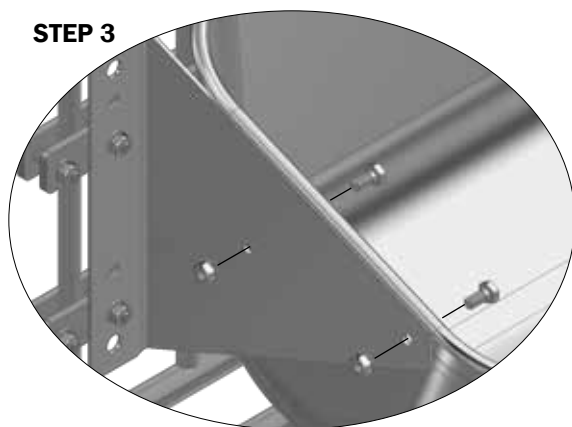

# Single/double sow trough on board profile

\*Pos. 2.6 is not in use when mounting sow trough on both sides.

Parts list			
No.	Pcs.	Item no.	Description
1	2	2950666	SOW TROUGH DEEP DRAWN STAINLESS STEEL V2
2	1 (2)	96056	BRACKET SET SOW TROUGH INCL. BOLT FOR BOARDPROFILE
2.1	2 (4)	96053	BRACKET FOR SOW TROUGH
2.2	4 (8)	30308016	SET SCREW M8X16 A2 DIN 933
2.3	4 (8)	68552	M8 FLANGE NUT DIN 6923 A2
2.4	4 (8)	39106020	CONNECTION SCREW M6X20 STAINLESS TORX 30
2.5	4 (8)	39206037	SPLICING SLEEVE M6X37 STAINLESS TORX 30
*2.6	4 (8)	20037	MASTER CLAMP WASHER Ø10,5/45 1,5 A2

# Single sow trough on wall

Parts list			
No.	Pcs.	Item no.	Description
1	1	2950666	SOW TROUGH DEEP DRAWN STAINLESS STEEL V2
2	1	96054	BRACKET SET SOW TROUGH INCL. BOLT FOR WALL
2.1	2	96053	BRACKET FOR SOW TROUGH
2.2	4	30308016	SET SCREW M8X16 A2 DIN 933
2.3	4	68552	M8 FLANGE NUT DIN 6923 A2
2.4	4	39900001	WALL PLUG 12X60 MM
2.5	4	67444	10 X 70 BUTTON HEAD TORX 50 STAINLESS STEEL

## Sow trough on bars

STEP 1

STEP 2

STEP 3

### Parts list

No.	Pcs.	Item no.	Description
1	1	2950666	SOW TROUGH DEEP DRAWN STAINLESS STEEL V2
2	1	96058	BRACKET SET SOW TROUGH SINGLE MOUNTING ON GRILLE
2.1	2	96053	BRACKET FOR SOW TROUGH
2.2	4	30308016	SET SCREW M8X16 A2 DIN 933
2.3	4	68552	M8 FLANGE NUT DIN 6923 A2
2.4	4	96046	FLAT IRON F/MOUNT. SOW TROUGH ON BARS
2.5	4	30308040	SET SCREW M8X40 ST DIN 933