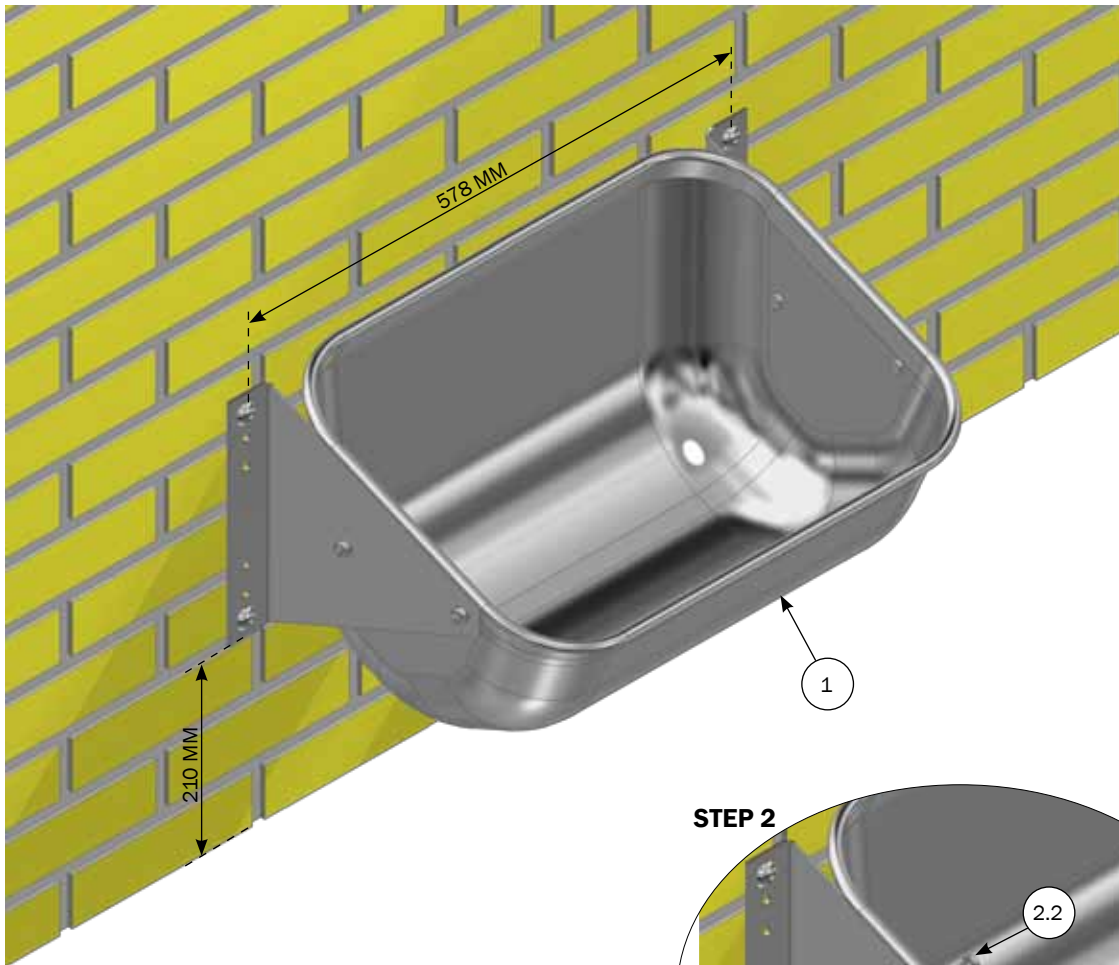

# Single/double sow trough on board profile

\*Pos. 2.6 is not in use when mounting sow trough on both sides.

Parts list			
No.	Pcs.	Item no.	Description
1	2	2950666	SOW TROUGH DEEP DRAWN STAINLESS STEEL V2
2	1 (2)	96056	BRACKET SET SOW TROUGH INCL. BOLT FOR BOARDPROFILE
2.1	2 (4)	96053	BRACKET FOR SOW TROUGH
2.2	4 (8)	30308016	SET SCREW M8X16 A2 DIN 933
2.3	4 (8)	68552	M8 FLANGE NUT DIN 6923 A2
2.4	4 (8)	39106020	CONNECTION SCREW M6X20 STAINLESS TORX 30
2.5	4 (8)	39206037	SPLICING SLEEVE M6X37 STAINLESS TORX 30
*2.6	4 (8)	20037	MASTER CLAMP WASHER Ø10,5/45 1,5 A2

# Single sow trough on wall

Parts list			
No.	Pcs.	Item no.	Description
1	1	2950666	SOW TROUGH DEEP DRAWN STAINLESS STEEL V2
2	1	96054	BRACKET SET SOW TROUGH INCL. BOLT FOR WALL
2.1	2	96053	BRACKET FOR SOW TROUGH
2.2	4	30308016	SET SCREW M8X16 A2 DIN 933
2.3	4	68552	M8 FLANGE NUT DIN 6923 A2
2.4	4	39900001	WALL PLUG 12X60 MM
2.5	4	67444	10 X 70 BUTTON HEAD TORX 50 STAINLESS STEEL