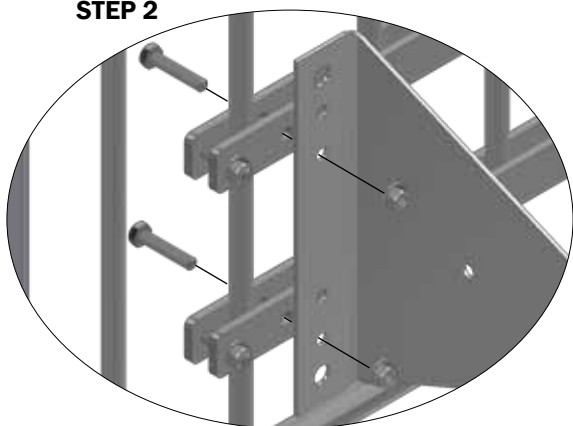

# Single/double sow trough on board profile

\*Pos. 2.6 is not in use when mounting sow trough on both sides.

Parts list			
No.	Pcs.	Item no.	Description
1	2	2950666	SOW TROUGH DEEP DRAWN STAINLESS STEEL V2
2	1 (2)	96056	BRACKET SET SOW TROUGH INCL. BOLT FOR BOARDPROFILE
2.1	2 (4)	96053	BRACKET FOR SOW TROUGH
2.2	4 (8)	30308016	SET SCREW M8X16 A2 DIN 933
2.3	4 (8)	68552	M8 FLANGE NUT DIN 6923 A2
2.4	4 (8)	39106020	CONNECTION SCREW M6X20 STAINLESS TORX 30
2.5	4 (8)	39206037	SPLICING SLEEVE M6X37 STAINLESS TORX 30
*2.6	4 (8)	20037	MASTER CLAMP WASHER Ø10,5/45 1,5 A2

# Single sow trough on wall

Parts list			
No.	Pcs.	Item no.	Description
1	1	2950666	SOW TROUGH DEEP DRAWN STAINLESS STEEL V2
2	1	96054	BRACKET SET SOW TROUGH INCL. BOLT FOR WALL
2.1	2	96053	BRACKET FOR SOW TROUGH
2.2	4	30308016	SET SCREW M8X16 A2 DIN 933
2.3	4	68552	M8 FLANGE NUT DIN 6923 A2
2.4	4	39900001	WALL PLUG 12X60 MM
2.5	4	67444	10 X 70 BUTTON HEAD TORX 50 STAINLESS STEEL

## Sow trough on bars

STEP 1

STEP 2

STEP 3

### Parts list

No.	Pcs.	Item no.	Description
1	1	2950666	SOW TROUGH DEEP DRAWN STAINLESS STEEL V2
2	1	96058	BRACKET SET SOW TROUGH SINGLE MOUNTING ON GRILLE
2.1	2	96053	BRACKET FOR SOW TROUGH
2.2	4	30308016	SET SCREW M8X16 A2 DIN 933
2.3	4	68552	M8 FLANGE NUT DIN 6923 A2
2.4	4	96046	FLAT IRON F/MOUNT. SOW TROUGH ON BARS
2.5	4	30308040	SET SCREW M8X40 ST DIN 933