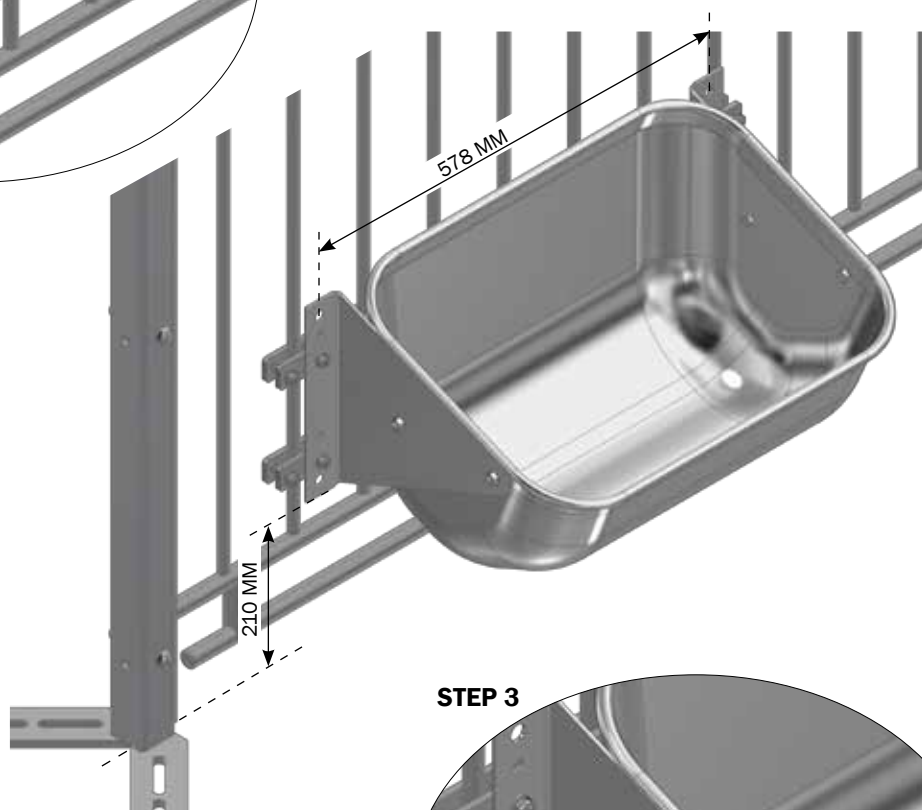

# Single/double sow trough on board profile

\*Pos. 2.6 is not in use when mounting sow trough on both sides.

Parts list			
No.	Pcs.	Item no.	Description
1	2	2950666	SOW TROUGH DEEP DRAWN STAINLESS STEEL V2
2	1 (2)	96056	BRACKET SET SOW TROUGH INCL. BOLT FOR BOARDPROFILE
2.1	2 (4)	96053	BRACKET FOR SOW TROUGH
2.2	4 (8)	30308016	SET SCREW M8X16 A2 DIN 933
2.3	4 (8)	68552	M8 FLANGE NUT DIN 6923 A2
2.4	4 (8)	39106020	CONNECTION SCREW M6X20 STAINLESS TORX 30
2.5	4 (8)	39206037	SPLICING SLEEVE M6X37 STAINLESS TORX 30
*2.6	4 (8)	20037	MASTER CLAMP WASHER Ø10,5/45 1,5 A2

# Single sow trough on wall

Parts list			
No.	Pcs.	Item no.	Description
1	1	2950666	SOW TROUGH DEEP DRAWN STAINLESS STEEL V2
2	1	96054	BRACKET SET SOW TROUGH INCL. BOLT FOR WALL
2.1	2	96053	BRACKET FOR SOW TROUGH
2.2	4	30308016	SET SCREW M8X16 A2 DIN 933
2.3	4	68552	M8 FLANGE NUT DIN 6923 A2
2.4	4	39900001	WALL PLUG 12X60 MM
2.5	4	67444	10 X 70 BUTTON HEAD TORX 50 STAINLESS STEEL

## Sow trough on bars

STEP 1

STEP 2

STEP 3

### Parts list

No.	Pcs.	Item no.	Description
1	1	2950666	SOW TROUGH DEEP DRAWN STAINLESS STEEL V2
2	1	96058	BRACKET SET SOW TROUGH SINGLE MOUNTING ON GRILLE
2.1	2	96053	BRACKET FOR SOW TROUGH
2.2	4	30308016	SET SCREW M8X16 A2 DIN 933
2.3	4	68552	M8 FLANGE NUT DIN 6923 A2
2.4	4	96046	FLAT IRON F/MOUNT. SOW TROUGH ON BARS
2.5	4	30308040	SET SCREW M8X40 ST DIN 933