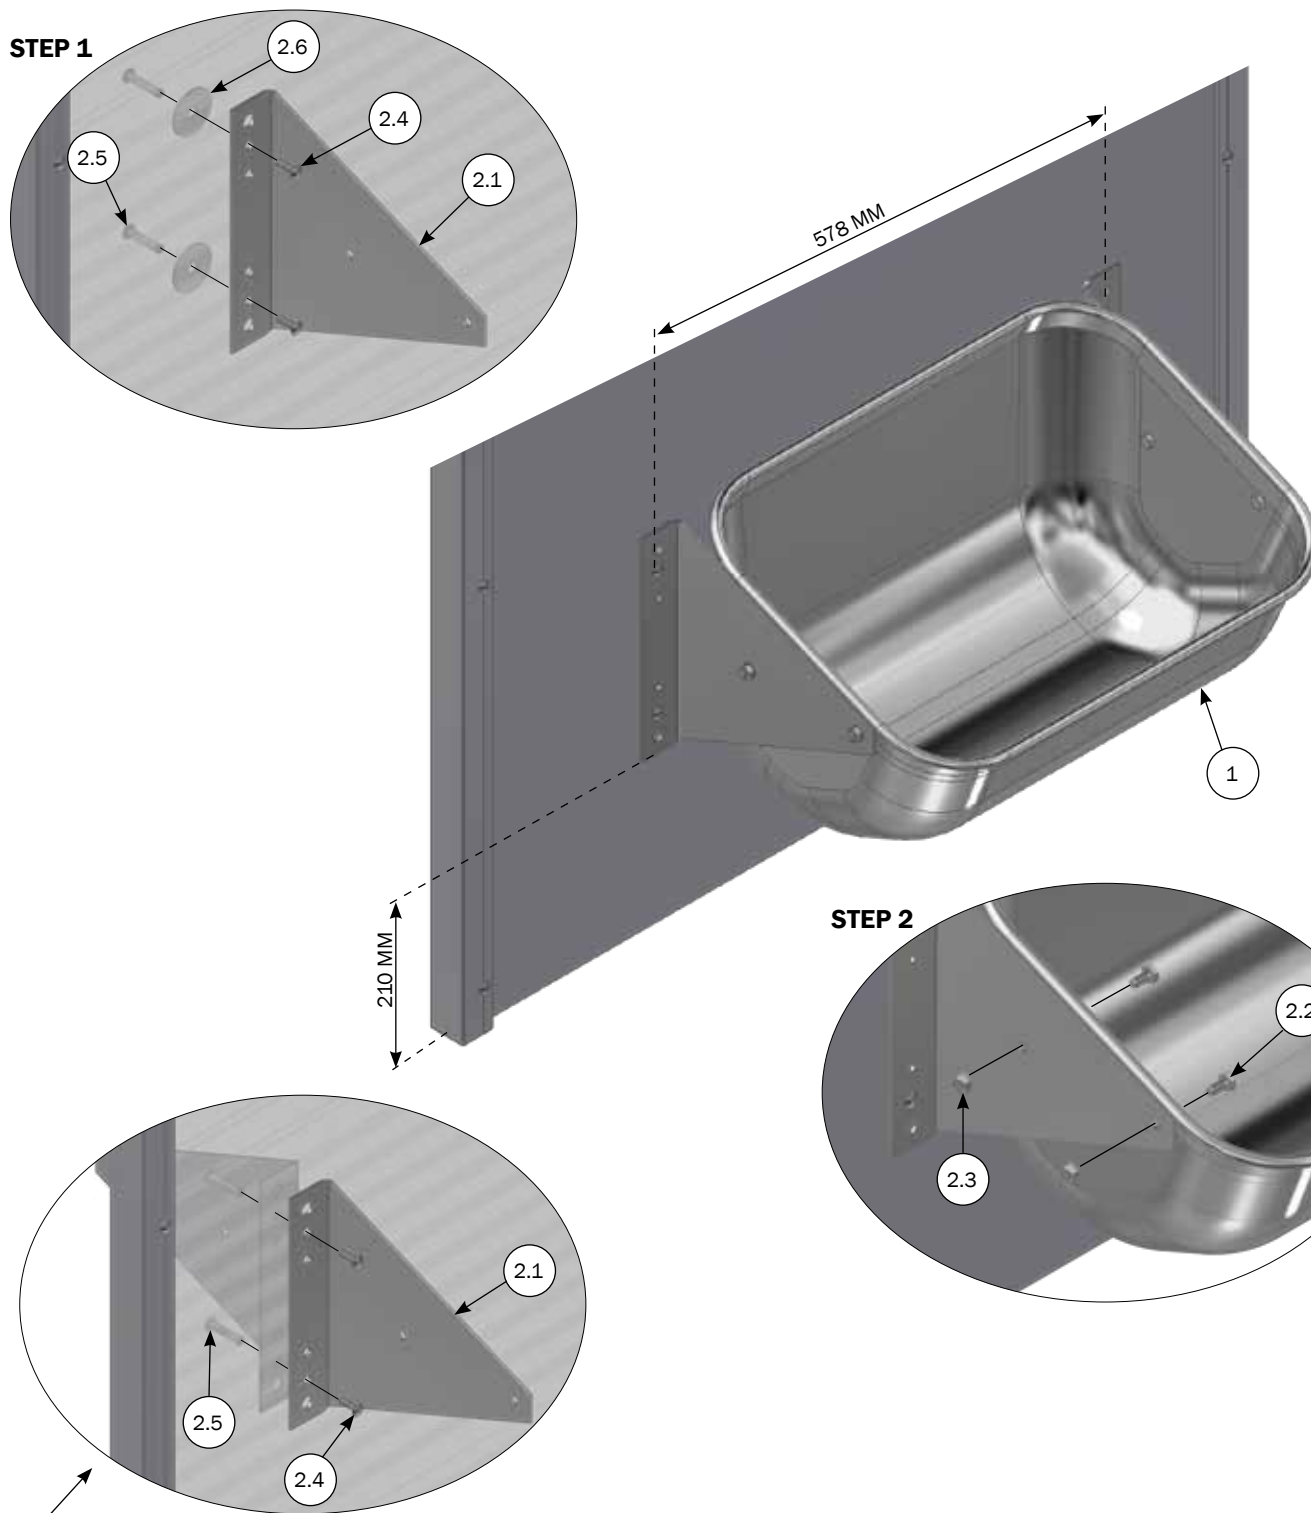

# Single/double sow trough on board profile

\*Pos. 2.6 is not in use when mounting sow trough on both sides.

Parts list			
No.	Pcs.	Item no.	Description
1	2	2950666	SOW TROUGH DEEP DRAWN STAINLESS STEEL V2
2	1 (2)	96056	BRACKET SET SOW TROUGH INCL. BOLT FOR BOARDPROFILE
2.1	2 (4)	96053	BRACKET FOR SOW TROUGH
2.2	4 (8)	30308016	SET SCREW M8X16 A2 DIN 933
2.3	4 (8)	68552	M8 FLANGE NUT DIN 6923 A2
2.4	4 (8)	39106020	CONNECTION SCREW M6X20 STAINLESS TORX 30
2.5	4 (8)	39206037	SPLICING SLEEVE M6X37 STAINLESS TORX 30
*2.6	4 (8)	20037	MASTER CLAMP WASHER Ø10,5/45 1,5 A2

# Single sow trough on wall

Parts list			
No.	Pcs.	Item no.	Description
1	1	2950666	SOW TROUGH DEEP DRAWN STAINLESS STEEL V2
2	1	96054	BRACKET SET SOW TROUGH INCL. BOLT FOR WALL
2.1	2	96053	BRACKET FOR SOW TROUGH
2.2	4	30308016	SET SCREW M8X16 A2 DIN 933
2.3	4	68552	M8 FLANGE NUT DIN 6923 A2
2.4	4	39900001	WALL PLUG 12X60 MM
2.5	4	67444	10 X 70 BUTTON HEAD TORX 50 STAINLESS STEEL

### Parts list

No.	Pcs.	Item no.	Description
1	1	2950666	SOW TROUGH DEEP DRAWN STAINLESS STEEL V2
2	1	96058	BRACKET SET SOW TROUGH SINGLE MOUNTING ON GRILLE
2.1	2	96053	BRACKET FOR SOW TROUGH
2.2	4	30308016	SET SCREW M8X16 A2 DIN 933
2.3	4	68552	M8 FLANGE NUT DIN 6923 A2
2.4	4	96046	FLAT IRON F/MOUNT. SOW TROUGH ON BARS
2.5	4	30308040	SET SCREW M8X40 ST DIN 933