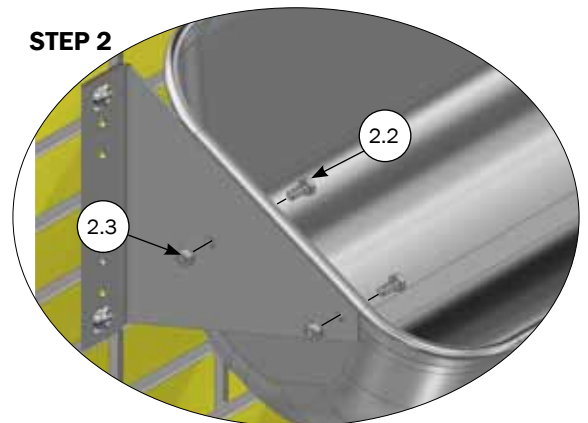

# Single/double sow trough on board profile

\*Pos. 2.6 is not in use when mounting sow trough on both sides.

Parts list			
No.	Pcs.	Item no.	Description
1	2	2950666	SOW TROUGH DEEP DRAWN STAINLESS STEEL V2
2	1 (2)	96056	BRACKET SET SOW TROUGH INCL. BOLT FOR BOARDPROFILE
2.1	2 (4)	96053	BRACKET FOR SOW TROUGH
2.2	4 (8)	30308016	SET SCREW M8X16 A2 DIN 933
2.3	4 (8)	68552	M8 FLANGE NUT DIN 6923 A2
2.4	4 (8)	39106020	CONNECTION SCREW M6X20 STAINLESS TORX 30
2.5	4 (8)	39206037	SPLICING SLEEVE M6X37 STAINLESS TORX 30
*2.6	4 (8)	20037	MASTER CLAMP WASHER Ø10,5/45 1,5 A2

# Single sow trough on wall

Parts list			
No.	Pcs.	Item no.	Description
1	1	2950666	SOW TROUGH DEEP DRAWN STAINLESS STEEL V2
2	1	96054	BRACKET SET SOW TROUGH INCL. BOLT FOR WALL
2.1	2	96053	BRACKET FOR SOW TROUGH
2.2	4	30308016	SET SCREW M8X16 A2 DIN 933
2.3	4	68552	M8 FLANGE NUT DIN 6923 A2
2.4	4	39900001	WALL PLUG 12X60 MM
2.5	4	67444	10 X 70 BUTTON HEAD TORX 50 STAINLESS STEEL