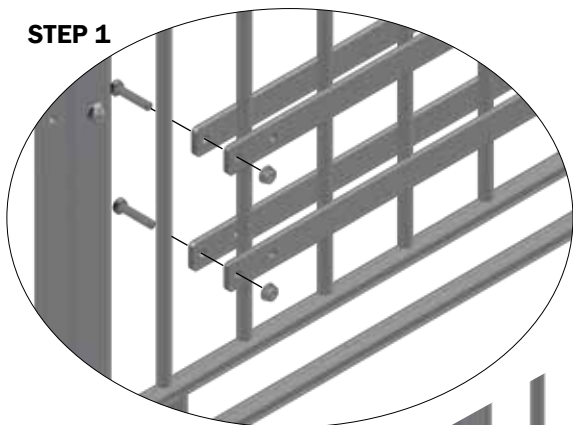

# Single/double sow trough on board profile

\*Pos. 2.6 is not in use when mounting sow trough on both sides.

Parts list			
No.	Pcs.	Item no.	Description
1	2	2950666	SOW TROUGH DEEP DRAWN STAINLESS STEEL V2
2	1 (2)	96056	BRACKET SET SOW TROUGH INCL. BOLT FOR BOARDPROFILE
2.1	2 (4)	96053	BRACKET FOR SOW TROUGH
2.2	4 (8)	30308016	SET SCREW M8X16 A2 DIN 933
2.3	4 (8)	68552	M8 FLANGE NUT DIN 6923 A2
2.4	4 (8)	39106020	CONNECTION SCREW M6X20 STAINLESS TORX 30
2.5	4 (8)	39206037	SPLICING SLEEVE M6X37 STAINLESS TORX 30
*2.6	4 (8)	20037	MASTER CLAMP WASHER Ø10,5/45 1,5 A2

# Single sow trough on wall

Parts list			
No.	Pcs.	Item no.	Description
1	1	2950666	SOW TROUGH DEEP DRAWN STAINLESS STEEL V2
2	1	96054	BRACKET SET SOW TROUGH INCL. BOLT FOR WALL
2.1	2	96053	BRACKET FOR SOW TROUGH
2.2	4	30308016	SET SCREW M8X16 A2 DIN 933
2.3	4	68552	M8 FLANGE NUT DIN 6923 A2
2.4	4	39900001	WALL PLUG 12X60 MM
2.5	4	67444	10 X 70 BUTTON HEAD TORX 50 STAINLESS STEEL

## Sow trough on bars

STEP 1

STEP 2

STEP 3