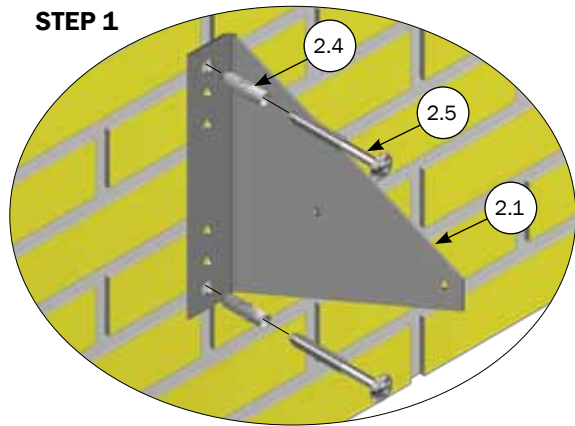

# Single/double sow trough on board profile

\*Pos. 2.6 is not in use when mounting sow trough on both sides.

Parts list			
No.	Pcs.	Item no.	Description
1	2	2950666	SOW TROUGH DEEP DRAWN STAINLESS STEEL V2
2	1 (2)	96056	BRACKET SET SOW TROUGH INCL. BOLT FOR BOARDPROFILE
2.1	2 (4)	96053	BRACKET FOR SOW TROUGH
2.2	4 (8)	30308016	SET SCREW M8X16 A2 DIN 933
2.3	4 (8)	68552	M8 FLANGE NUT DIN 6923 A2
2.4	4 (8)	39106020	CONNECTION SCREW M6X20 STAINLESS TORX 30
2.5	4 (8)	39206037	SPLICING SLEEVE M6X37 STAINLESS TORX 30
*2.6	4 (8)	20037	MASTER CLAMP WASHER Ø10,5/45 1,5 A2

# Single sow trough on wall

Parts list			
No.	Pcs.	Item no.	Description
1	1	2950666	SOW TROUGH DEEP DRAWN STAINLESS STEEL V2
2	1	96054	BRACKET SET SOW TROUGH INCL. BOLT FOR WALL
2.1	2	96053	BRACKET FOR SOW TROUGH
2.2	4	30308016	SET SCREW M8X16 A2 DIN 933
2.3	4	68552	M8 FLANGE NUT DIN 6923 A2
2.4	4	39900001	WALL PLUG 12X60 MM
2.5	4	67444	10 X 70 BUTTON HEAD TORX 50 STAINLESS STEEL